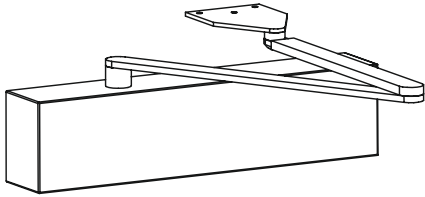

Door Closers

Product Code

20.1655

Freedom range universal fig 1 door closer for doors up to 1400mm, adjustable power EN1-6, closing speed, latch action, backcheck, visual power indicator thermo-constant closing speed 70 % efficient rack and pinion action

20.1656

Freedom range universal fig 6 door closer for doors up to 1400mm, adjustable power EN1-6, closing speed, latch action, backcheck, visual power indicator thermo-constant closing speed 70 % efficient rack and pinion action.

20.1657

Freedom range non-handed fig 1 slide rail door closer for doors up to 1400mm wide, satin stainless steel finish guide rail and arm, adjustable power EN2-6, closing speed, latch action and backcheck, thermo-constant closing speed, 70 + % highly-efficient eccentric rack and pinion mechanism for ease of opening.

20.1658

Freedom range non-handed fig 6 slide rail door closer for doors up to 1400mm wide, satin stainless steel finish guide rail and arm, adjustable power EN2-6, closing speed, latch action and backcheck, thermo-constant closing speed, 70 + % highly-efficient eccentric rack and pinion mechanism for ease of opening.

20.1664

Freedom range non-handed fig 6 slide rail door closer for doors up to 1400mm wide, satin stainless steel finish guide rail and arm, adjustable power EN2-6, closing speed, latch action and backcheck, thermo-constant closing speed, 70 + % highly-efficient eccentric rack and pinion mechanism for ease of opening, with delayed action closing.

Code Illustration

20.1655.SS = Satin stainless steel

Finishes : SS, PS, PB, BZ,