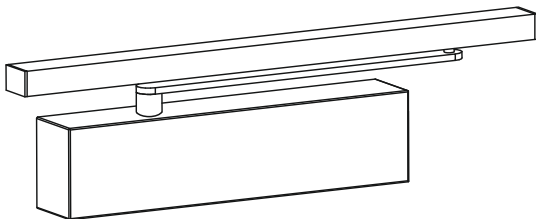

Door Closers

Product Code

20.1655

Freedom range universal fig 1 door closer for doors up to 1400mm, adjustable power EN1-6, closing speed, latch action, backcheck, visual power indicator thermo-constant closing speed 70 % efficient rack and pinion action

20.1656

Freedom range universal fig 6 door closer for doors up to 1400mm, adjustable power EN1-6, closing speed, latch action, backcheck, visual power indicator thermo-constant closing speed 70 % efficient rack and pinion action.

20.1657

Freedom range non-handed fig 1 slide rail door closer for doors up to 1400mm wide, satin stainless steel finish guide rail and arm, adjustable power EN2-6, closing speed, latch action and backcheck, thermo-constant closing speed, 70 + % highly-efficient eccentric rack and pinion mechanism for ease of opening.

20.1658

Freedom range non-handed fig 6 slide rail door closer for doors up to 1400mm wide, satin stainless steel finish guide rail and arm, adjustable power EN2-6, closing speed, latch action and backcheck, thermo-constant closing speed, 70 + % highly-efficient eccentric rack and pinion mechanism for ease of opening.

20.1664

Freedom range non-handed fig 6 slide rail door closer for doors up to 1400mm wide, satin stainless steel finish guide rail and arm, adjustable power EN2-6, closing speed, latch action and backcheck, thermo-constant closing speed, 70 + % highly-efficient eccentric rack and pinion mechanism for ease of opening, with delayed action closing.

Code Illustration

20.1655.SS = Satin stainless steel

Finishes : SS, PS, PB, BZ,