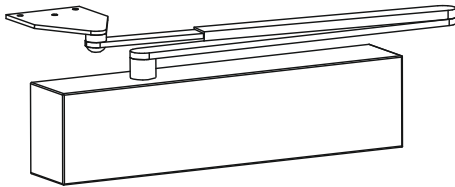

Door Closers

Product Code

20.1655

Freedom range universal fig 1 door closer for doors up to 1400mm, adjustable power EN1-6, closing speed, latch action, backcheck, visual power indicator thermo-constant closing speed 70 % efficient rack and pinion action

20.1656

Freedom range universal fig 6 door closer for doors up to 1400mm, adjustable power EN1-6, closing speed, latch action, backcheck, visual power indicator thermo-constant closing speed 70 % efficient rack and pinion action.

20.1657

Freedom range non-handed fig 1 slide rail door closer for doors up to 1400mm wide, satin stainless steel finish guide rail and arm, adjustable power EN2-6, closing speed, latch action and backcheck, thermo-constant closing speed, 70 + % highly-efficient eccentric rack and pinion mechanism for ease of opening.

20.1658

Freedom range non-handed fig 6 slide rail door closer for doors up to 1400mm wide, satin stainless steel finish guide rail and arm, adjustable power EN2-6, closing speed, latch action and backcheck, thermo-constant closing speed, 70 + % highly-efficient eccentric rack and pinion mechanism for ease of opening.

20.1664

Freedom range non-handed fig 6 slide rail door closer for doors up to 1400mm wide, satin stainless steel finish guide rail and arm, adjustable power EN2-6, closing speed, latch action and backcheck, thermo-constant closing speed, 70 + % highly-efficient eccentric rack and pinion mechanism for ease of opening, with delayed action closing.

Code Illustration

20.1655.SS = Satin stainless steel

Finishes : SS, PS, PB, BZ,